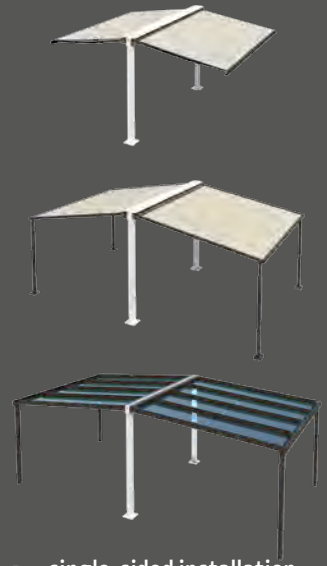

## Versatile in combination

- double-sided installation

- single-sided installation

## Universal support frame for awnings, pergolas and glass roofs

*Optional roof profiles create a rainproof transition to the systems mounted on one or both sides*

*Sturdy uprights attach the frame to the ground and provide a secure base together with ground foundations*

*This free-standing structure consisting of a double support frame and four Portofino pergolas creates a shaded, weatherproof space for several guests and large social gatherings.*

The universal support frame from Lewens is extremely versatile: pergolas, glass roofs and folding arm awnings can be installed on both sides as a free-standing structure to make optimum use of large spaces and provide maximum weather protection or shade from the sun. Single-sided use of the universal support frame is recommended for walls that are not sufficiently load-bearing, or for peripheral situations without any wall.