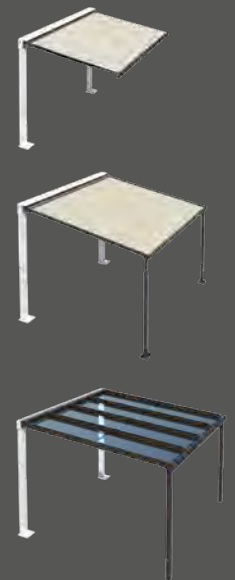

## Versatile in combination

- double-sided installation

- single-sided installation

## Universal support frame for awnings, pergolas and glass roofs

*Optional roof profiles create a rainproof transition to the systems mounted on one or both sides*

*Sturdy uprights attach the frame to the ground and provide a secure base together with ground foundations*

*This free-standing structure consisting of a double support frame and four Portofino pergolas creates a shaded, weatherproof space for several guests and large social gatherings.*

The universal support frame from Lewens is extremely versatile: pergolas, glass roofs and folding arm awnings can be installed on both sides as a free-standing structure to make optimum use of large spaces and provide maximum weather protection or shade from the sun. Single-sided use of the universal support frame is recommended for walls that are not sufficiently load-bearing, or for peripheral situations without any wall.